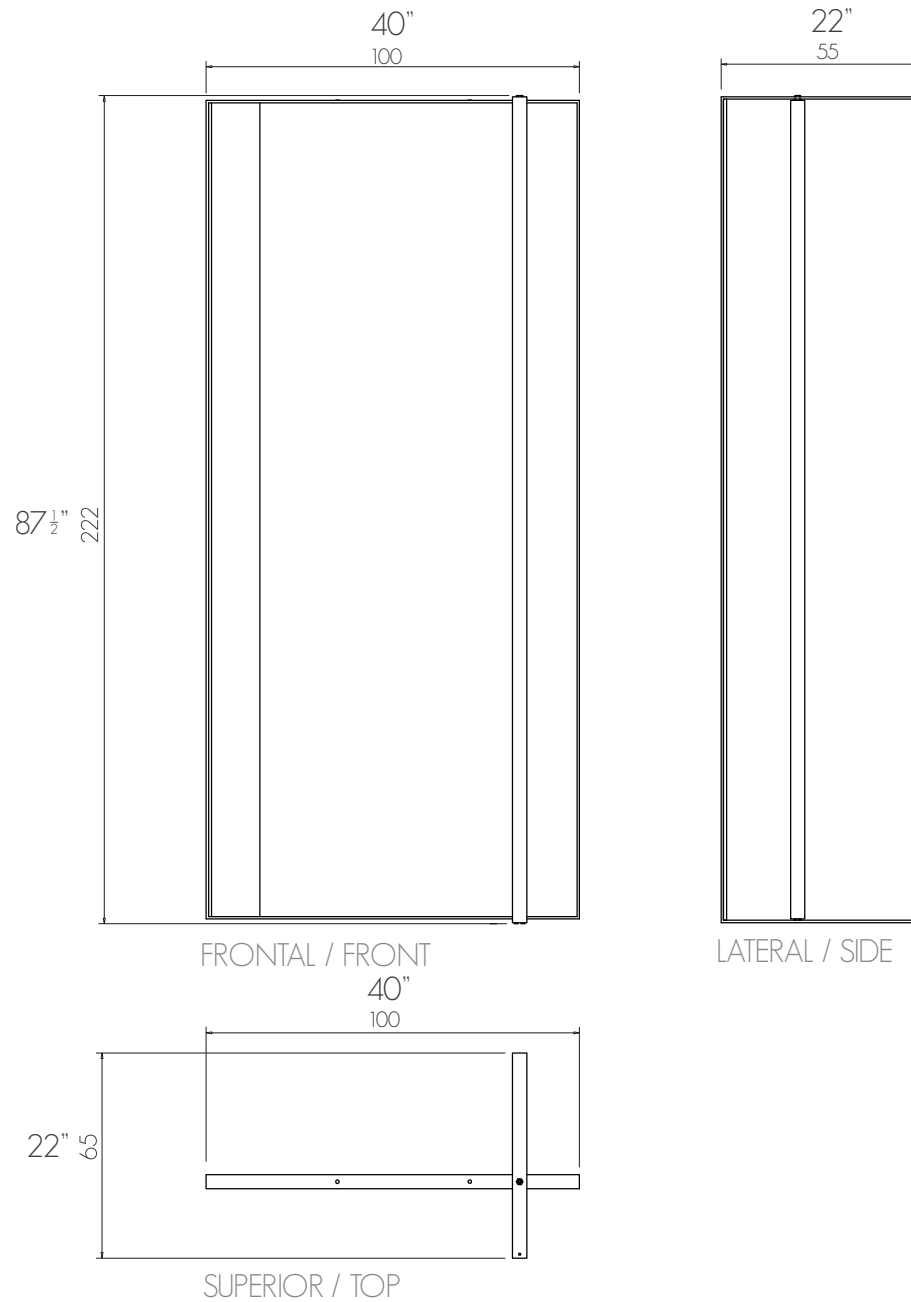

vallvé

espelho PERÍMETRO OT piso articulado led

PERÍMETRO OT freestanding mirror with articulated arm led

medida / measure

mm / inch

escala / scale

1/20

espelho / mirror