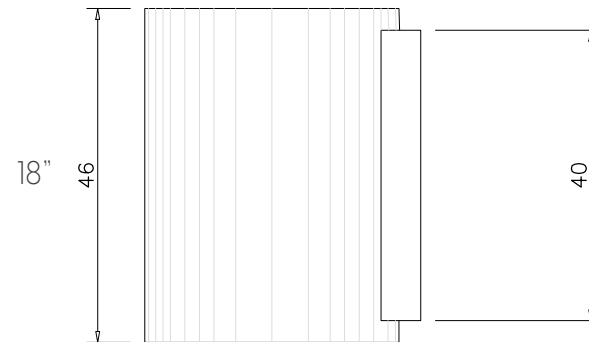

vallvé

lavatório MINI-TRAY torneira parede
MINI-TRAY wall mounted washbasin wall faucet

SUPERIOR / TOP

LATERAL / SIDE