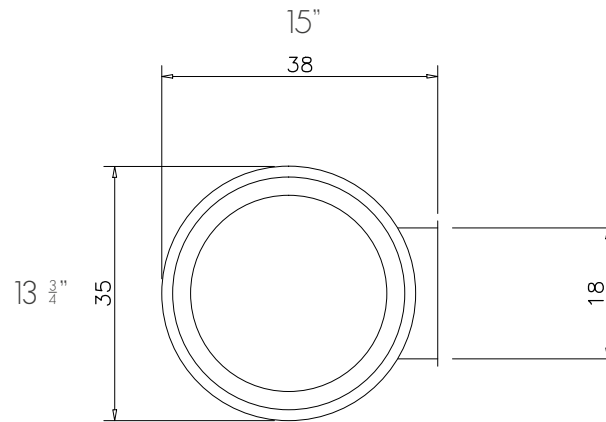

vallvé

lavatório MINI-TRAY torneira parede
MINI-TRAY wall mounted washbasin wall faucet

SUPERIOR / TOP

LATERAL / SIDE