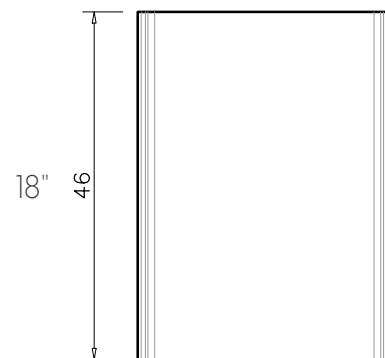

vallvé

cuba MINI-TRAY 46 quadrada
square MINI-TRAY 18" washbasin

SUPERIOR / TOP

FRONTAL / FRONT