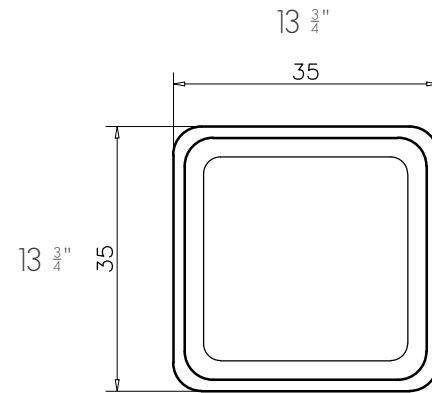

vallvé

cuba MINI-TRAY 46 quadrada
square MINI-TRAY 18" washbasin

SUPERIOR / TOP

FRONTAL / FRONT