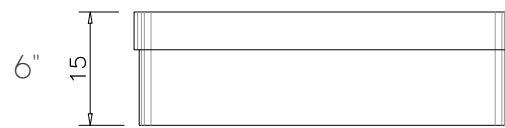

vallvé

cuba MINI-TRAY rectangular semi-encaixe
rectangular MINI-TRAY overmount washbasin

SUPERIOR / TOP

FRONTAL / FRONT

LATERAL / SIDE