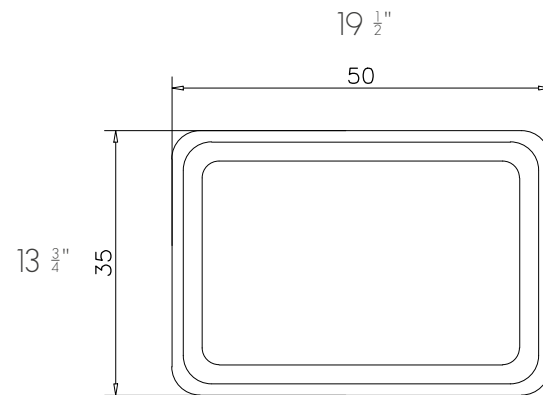

vallvé

cuba MINI-TRAY rectangular semi-encaixe
rectangular MINI-TRAY overmount washbasin

SUPERIOR / TOP

FRONTAL / FRONT

LATERAL / SIDE