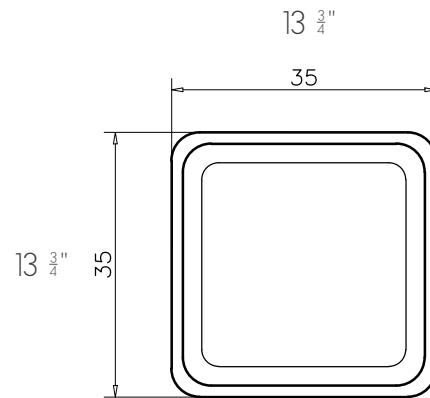

vallvé

cuba MINI-TRAY quadrada
square MINI-TRAY washbasin

SUPERIOR / TOP

FRONTAL / FRONT