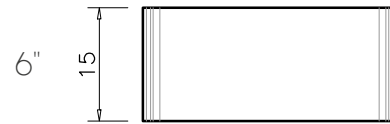

vallvé

cuba MINI-TRAY quadrada
square MINI-TRAY washbasin

SUPERIOR / TOP

FRONTAL / FRONT