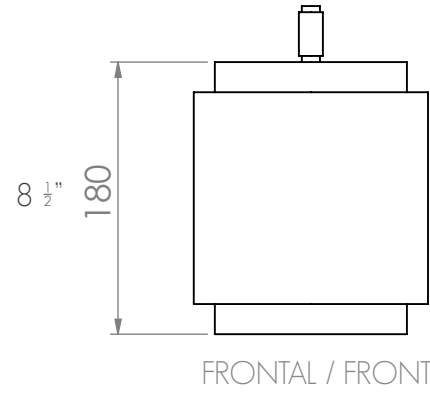

vallvé

lixeira de bancada com tampa ARO
ARO wastebasket for countertop with lid

PERSPECTIVA / PERSPECTIVE