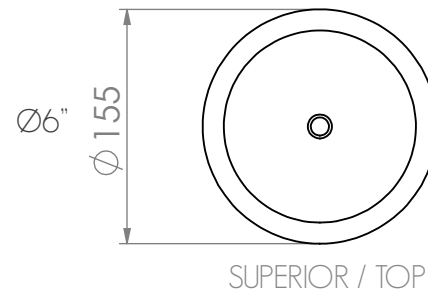

vallvé

lixeira de bancada com tampa ARO
ARO wastebasket for countertop with lid

PERSPECTIVA / PERSPECTIVE