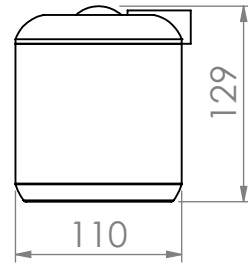

vallvé

linha BOTTON
BOTTON line

6 1/2" x 4 1/2" x 1 1/2"

Ø4 1/2" x 5"

Ø3 1/4" x 5"

Ø4" x 5 1/4"

FRONTAL / FRONT