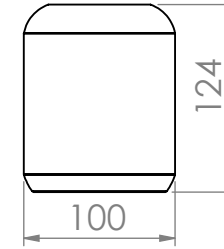

vallvé

linha BOTTON
BOTTON line

6 1/2" x 4 1/2" x 1 1/2"

Ø4 1/2" x 5"

Ø3 1/4" x 5"

Ø4" x 5 1/4"

FRONTAL / FRONT