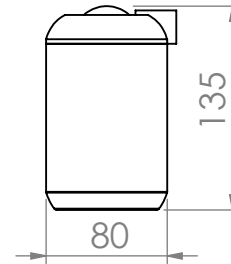

vallvé

linha BOTTON
BOTTON line

6 1/2" x 4 1/2" x 1 1/2"

Ø4 1/2" x 5"

Ø3 1/4" x 5"

Ø4" x 5 1/4"

FRONTAL / FRONT