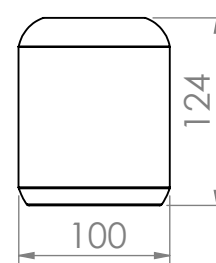

vallvé

linha BOTTON
BOTTON line

Ø4 1/2" x 5"

FRONTAL / FRONT

Ø3 1/4" x 5"

Ø4" x 5 1/4"

Ø3 1/2" x 7 1/2"