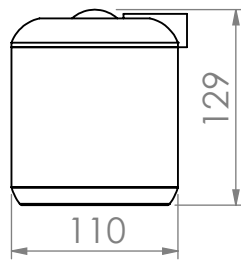

vallvé

linha BOTTON
BOTTON line

Ø4 1/2" x 5"

FRONTAL / FRONT

Ø3 1/4" x 5"

Ø4" x 5 1/4"

Ø3 1/2" x 7 1/2"