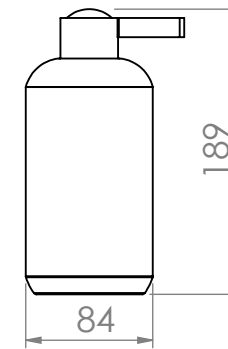

vallvé

linha BOTTON
BOTTON line

Ø4 1/2" x 5"

FRONTAL / FRONT

Ø3 1/4" x 5"

Ø4" x 5 1/4"

Ø3 1/2" x 7 1/2"