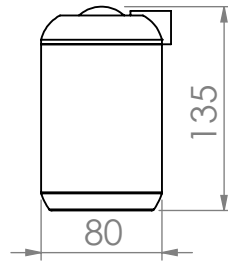

vallvé

linha BOTTON
BOTTON line

Ø4 1/2" x 5"

FRONTAL / FRONT

Ø3 1/4" x 5"

Ø4" x 5 1/4"

Ø3 1/2" x 7 1/2"