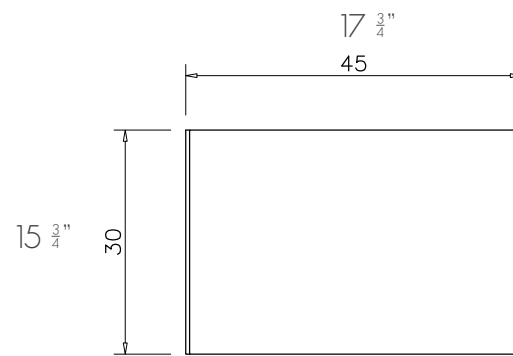

vallvé

lavatório INOX

STAINLESS STEEL wall mounted washbasin

SUPERIOR / TOP

FRONTAL / FRONT

LATERAL / SIDE