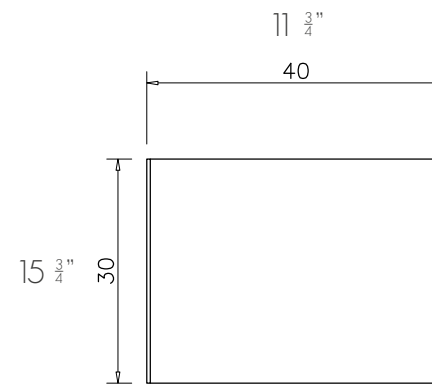

vallvé

lavatório INOX

STAINLESS STEEL wall mounted washbasin

SUPERIOR / TOP

FRONTAL / FRONT

LATERAL / SIDE