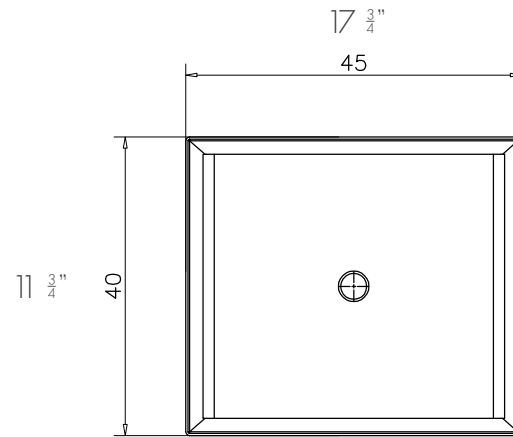

vallvé

lavatório INOX

STAINLESS STEEL wall mounted washbasin

SUPERIOR / TOP

FRONTAL / FRONT

LATERAL / SIDE