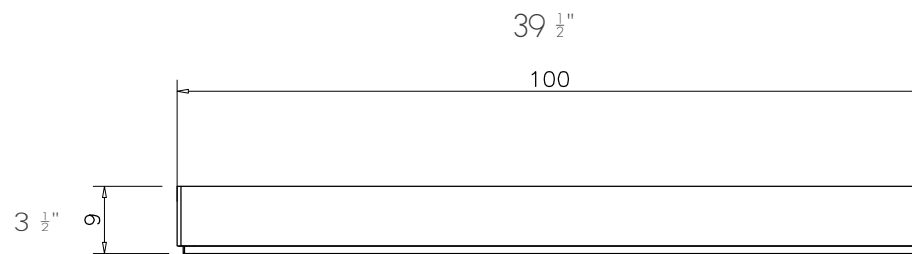

vallvé

cuba INOX RECTANGULAR grande
large RECTANGULAR INOX washbasin

SUPERIOR / TOP

FRONTAL / FRONT

LATERAL / SIDE