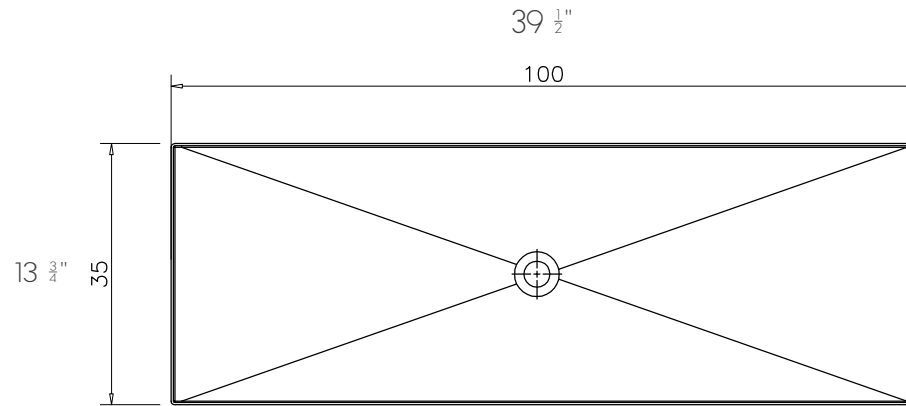

vallvé

cuba INOX RECTANGULAR grande
large RECTANGULAR INOX washbasin

SUPERIOR / TOP

FRONTAL / FRONT

LATERAL / SIDE