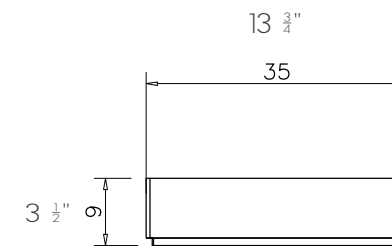

vallvé

cuba INOX RECTANGULAR grande
large RECTANGULAR INOX washbasin

SUPERIOR / TOP

FRONTAL / FRONT

LATERAL / SIDE