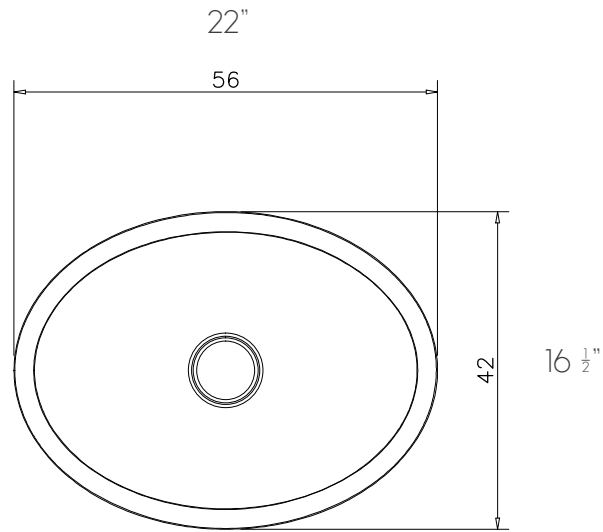

vallvé

cuba DOLCE apoio oval  
DOLCE oval washbasin

SUPERIOR / TOP

FRONTAL / FRONT

LATERAL / SIDE