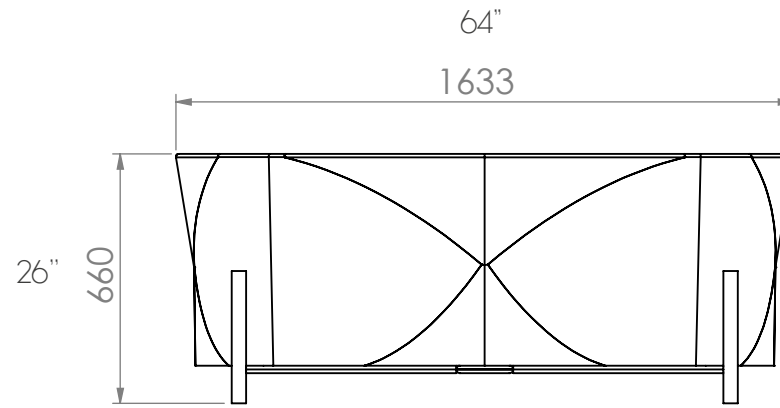

vallvé

banheira OVAL FACETADA SC
OVAL FACETED SC bathtub

FRONTAL / FRONT

SUPERIOR / TOP