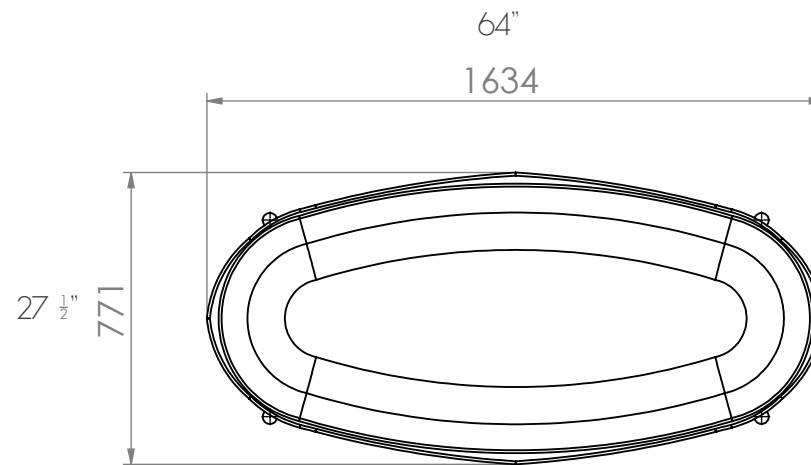

vallvé

banheira OVAL FACETADA SC
OVAL FACETED SC bathtub

FRONTAL / FRONT

SUPERIOR / TOP