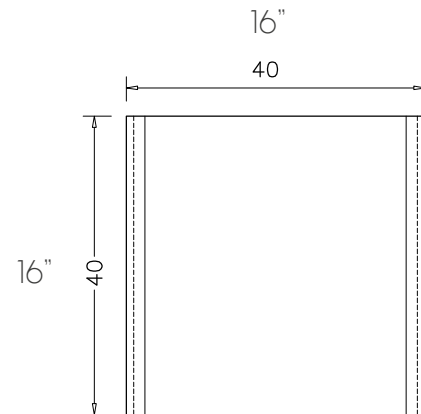

vallvé

carrinho prateleira ACRÍLICO
ACRYLIC roller with shelf

FRONTAL / FRONT

LATERAL / SIDE

SUPERIOR / TOP