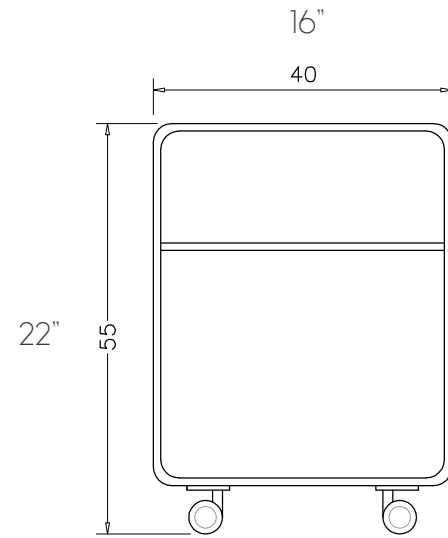

vallvé

carrinho prateleira ACRÍLICO
ACRYLIC roller with shelf

FRONTAL / FRONT

LATERAL / SIDE

SUPERIOR / TOP