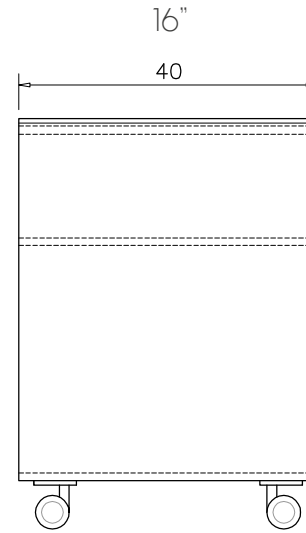

vallvé

carrinho prateleira ACRÍLICO
ACRYLIC roller with shelf

FRONTAL / FRONT

LATERAL / SIDE

SUPERIOR / TOP